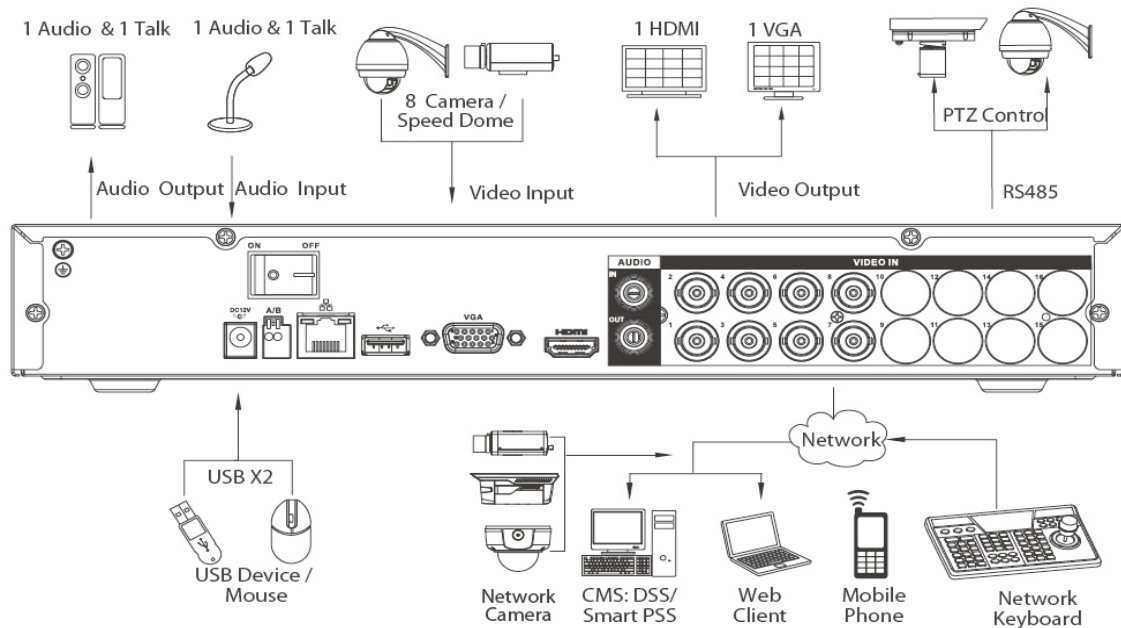

DH-HCVR7108H-S2

Network Functions	HTTP, IPv4/IPv6, TCP/IP, UPNP, RTSP, UDP, SMTP, NTP, DHCP, DNS, PPPOE, DDNS, FTP, IP Filter, SNMP, P2P
Max. User Access	128 users
Smart Phone	iPhone, iPad, Android, Windows Phone
Storage	
Internal HDD	1 SATA port, up to 4TB
Auxiliary Interface	
USB Interface	2 ports(1 Rear), USB2.0
RS485	1 port, For PTZ Control
General	
Power Supply	DC12V/3A
Power Consumption	10W(without HDD)
Working Environment	-10°C ~ +55°C / 10%~90%RH / 86~106kpa
Dimension(W×D×H)	Mini 1U, 325mm×255mm×55mm
Weight	1.5KG(without HDD)

System Connection

*HCVR7108H-S2

Dahua Technology USA Inc.

23 Hubble, Irvine Spectrum, CA92618, USA

Tel: +001-949 679 7777

Fax: +001-949 679 5760

Email: support.usa@dahuatech.com

www.dahuatech.us

*Design and specifications are subject to change without notice.

© 2015 Dahua Technology Co., Ltd.